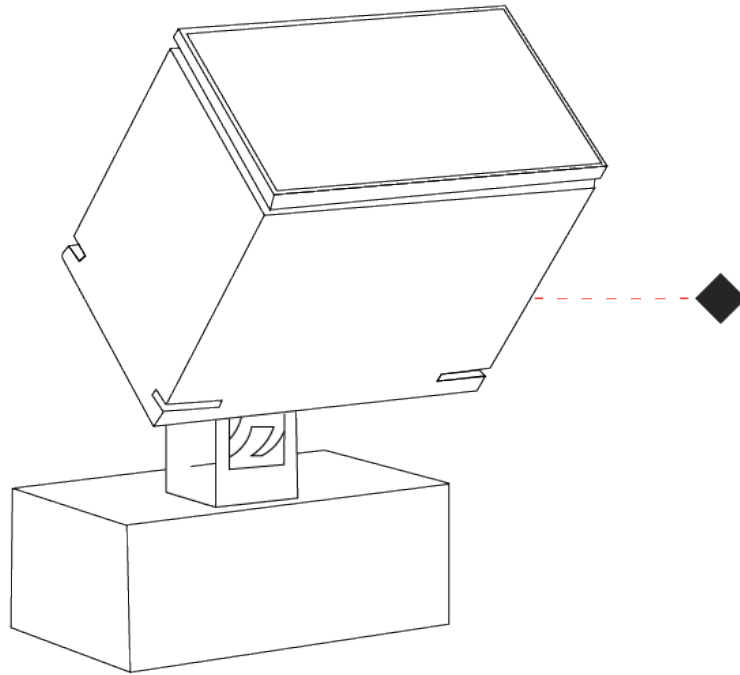

TARGET SURFACE

E9F312-

PROJECT

TYPE

SPECIFIER

QUANTITY

DATE

E