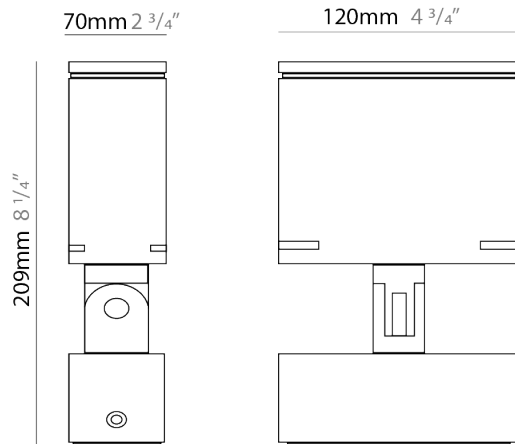

1. To build a product code in our configurator select the specify button on the base model # product page
2. To build a manual product code on this datasheet choose from the options listed below in blue font and add the suffix to the base model #

GENERAL

Series: Target
Brand: Platek
Division: Exterior
Mounting Type: Surface
Mounting Location: Above Ground
Subcategory: Flood

PHYSICAL

Shape: Rectangle
Length (mm): 120
Length (in): 4 3/4
Width (mm): 70
Width (in): 2 3/4
Height (mm): 213
Height (in): 8 3/8
Light Distribution: Adjustable / Direct
Screws: A4 stainless steel
Diffuser: Clear tempered glass
Fixture Finish: BLK / WHI / GRY / COR / ANT / BRZ
Fixture Material: Aluminum Die Cast

ELECTRICAL

Lamp Type: LED
Input Wattage (W): 20
Total Output Wattage (W): 16
Dimming: Non-Dimmable
Driver Included: Yes
Driver Location: Integrated
Driver Type: Constant Current - 120Vac
Driver Class: Class 2
Input Voltage (V): 120 - 277
Constant Current (MA): 700
Upon Request: Integral: Phase dimming 120Vac / Non-dimming 120/277Vac / Remote: 0-10Vdc dimming

LED

Number of LEDs: 8
Color Temperature (°K): 3000 / 4000
Max. Delivered Lumen (lm): 1615 / 1680
Nominal Lumen (lm): 2000 / 2080
CRI: >80 CRI
Lamp Life (hrs): 60000

OPTICAL

Optic°: 9 / 24 / 48 / ELL
Adjustability: Rotational 330°; Tilt 90°

RATINGS AND CERTIFICATIONS

Certified By: Certified for North American Standards
IP rating: IP66
IK Rating: IK08
Bug Rating: B2 U0 G0