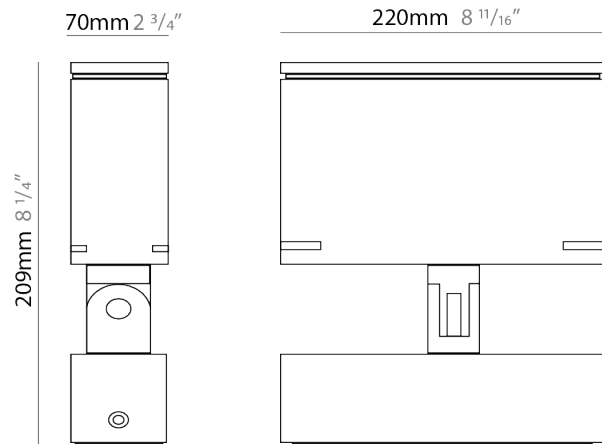

TARGET SURFACE

E9F234- -
base number   Finish   Lens
                         Options   Options

1. To build a product code in our configurator select the specify button on the base model # product page
2. To build a manual product code on this datasheet choose from the options listed below in blue font and add the suffix to the base model #

GENERAL

Series: Target
Brand: Platek
Division: Exterior
Mounting Type: Surface
Mounting Location: Above Ground
Subcategory: Flood

PHYSICAL

Shape: Rectangle
Length (mm): 220
Length (in): 8 ¹¹/₁₆
Width (mm): 70
Width (in): 2 ³/₄
Height (mm): 213
Height (in): 8 ³/₈
Light Distribution: Adjustable / Direct
Screws: A4 stainless steel
Diffuser: Clear tempered glass
Fixture Finish: [BLK / WHI / GRY / COR / ANT / BRZ](#)
Fixture Material: Aluminum Die Cast
Cable Details: 2000mm Cable

ELECTRICAL

Lamp Type: LED
Total Output Wattage (W): 32
Dimming: DMX
Driver Included: No
Driver Location: Remote
Driver Type: Constant Current - Universal
Driver Class: Class 2
Input Voltage (V): 120 - 277
Constant Current (MA): 700

LED

Number of LEDs: 16
Color Temperature (°K): RGBW
CRI: >80 CRI
Lamp Life (hrs): 60000
Special LEDs offerings: RGBW

OPTICAL

Optic°: [9 / 24 / 48 / ELL](#)
Adjustability: Rotational 330°; Tilt 90°

RATINGS AND CERTIFICATIONS

Certified By: Certified for North American Standards
IP rating: IP66
IK Rating: IK08
Bug Rating: B2 U0 G0